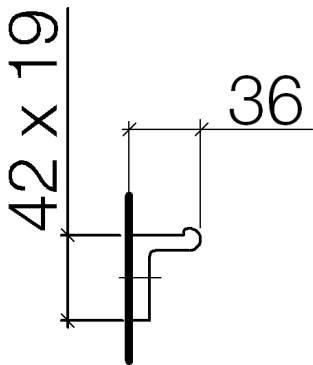

Bathtub - IMO

Hook - polished chrome

Article number: 83 251 670-00

- Width 3/4"
- Height 1-5/8"
- 1-3/8" Projection

polished chrome

Discontinued items available to order until 31.12.9999

Dimensional drawing

All dimensions in mm / inch = mm x 0,0394

Bathtub - IMO

Hook - polished chrome

Article number: 83 251 670-00

Bathtub - IMO

Hook - polished chrome

Article number: 83 251 670-00

Other surface finishes

Spare parts list

Number	Item Number	Designation	Number of units
1	05 17 20 716 00 90	fixing set	1
2	04 31 11 004 00 90	pin	1
3	08 18 60 530-00	hook	1